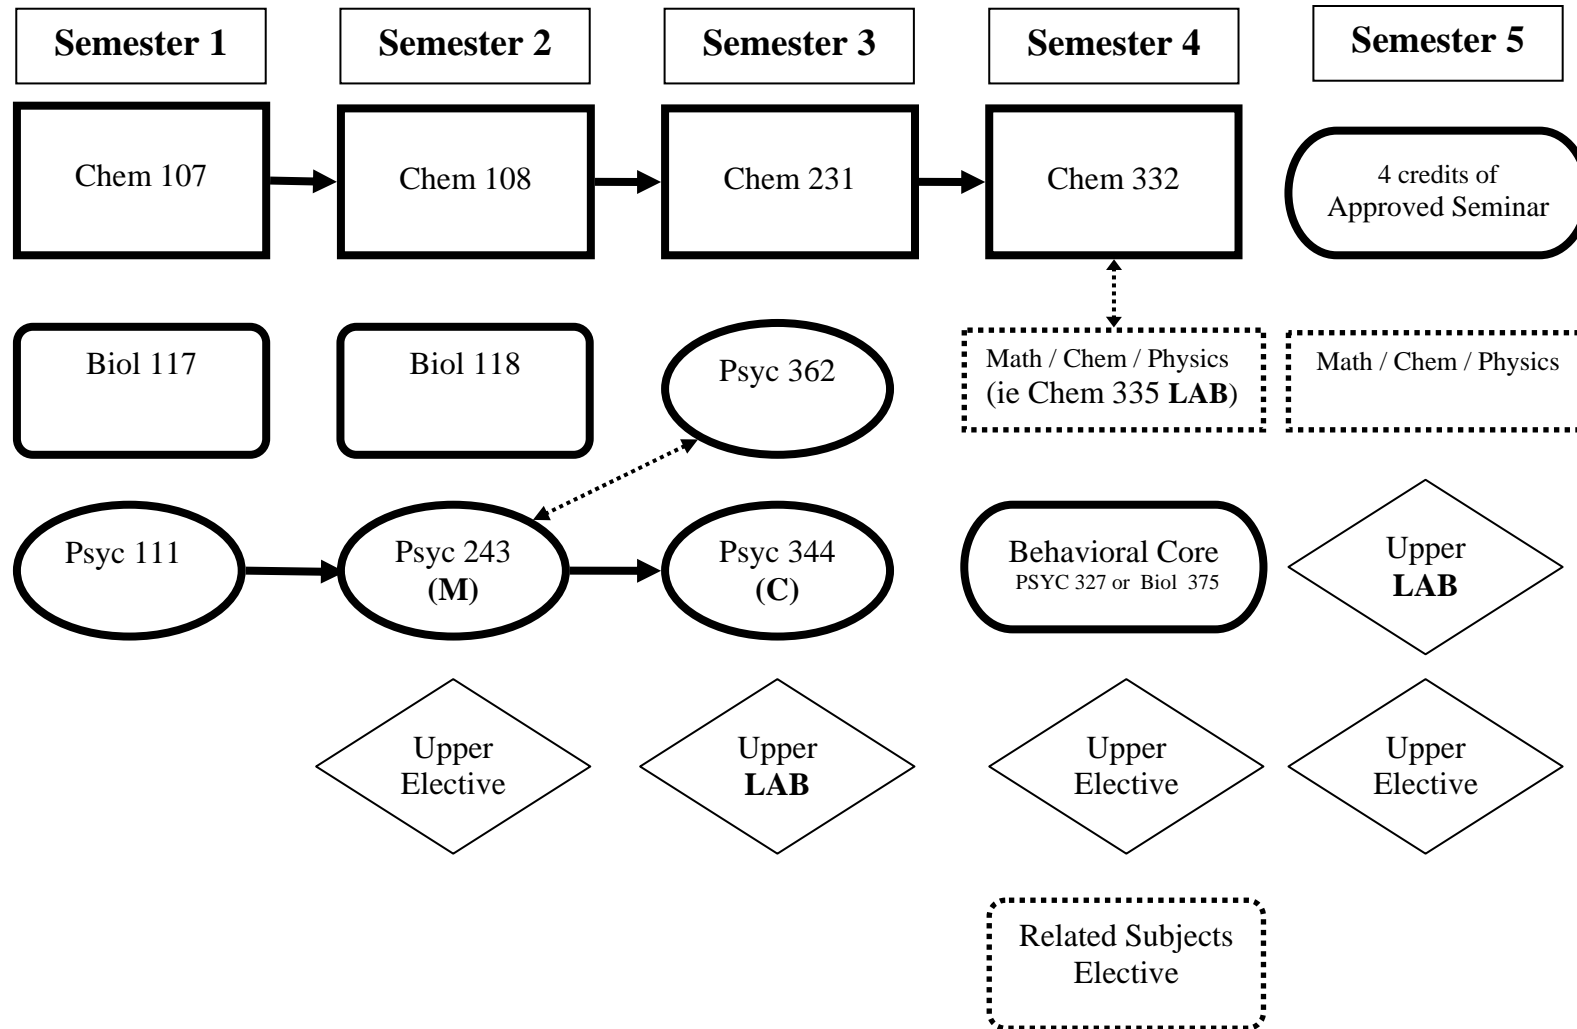

Psychobiology Major – Prerequisites & Example Path

Please note:

- 1) Your track (Organismic or Molecular) determines credit distribution across electives.
- 2) Cross reference with Major Requirements: http://psychobiology.binghamton.edu/Psybio_Worksheet.pdf
- 3) **You must have 3 LABS (200+) and 20 credits of Upper Level (300+) Electives!**
- 4) You must also fulfill Harpur & Gen Ed requirements...typically students take 8 semesters to finish a 4 year degree.
- 5) AP equivalencies: <http://harpur-advising.binghamton.edu/transfer/ap.html>